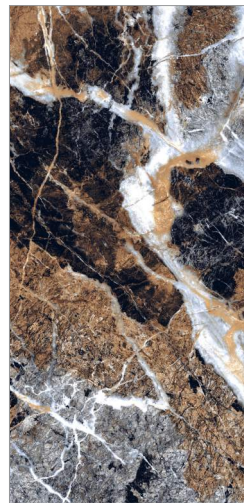

MORIS AZUL

HIGH GLOSS

GLAZED PORCELAIN TILES

60x60 cm / 60x120 cm

$\frac{\downarrow}{\uparrow}$ 9 mm

MORIS NATURAL

HIGH GLOSS

GLAZED PORCELAIN TILES