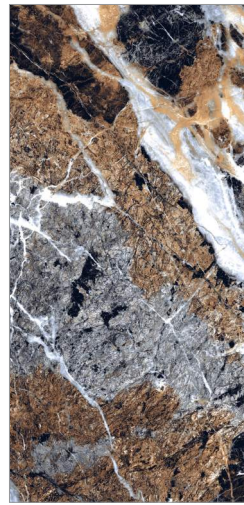

MORIS AZUL

HIGH GLOSS

GLAZED PORCELAIN TILES

60x60 cm / 60x120 cm

$\frac{\downarrow}{\uparrow}$ 9 mm

MORIS NATURAL

HIGH GLOSS

GLAZED PORCELAIN TILES