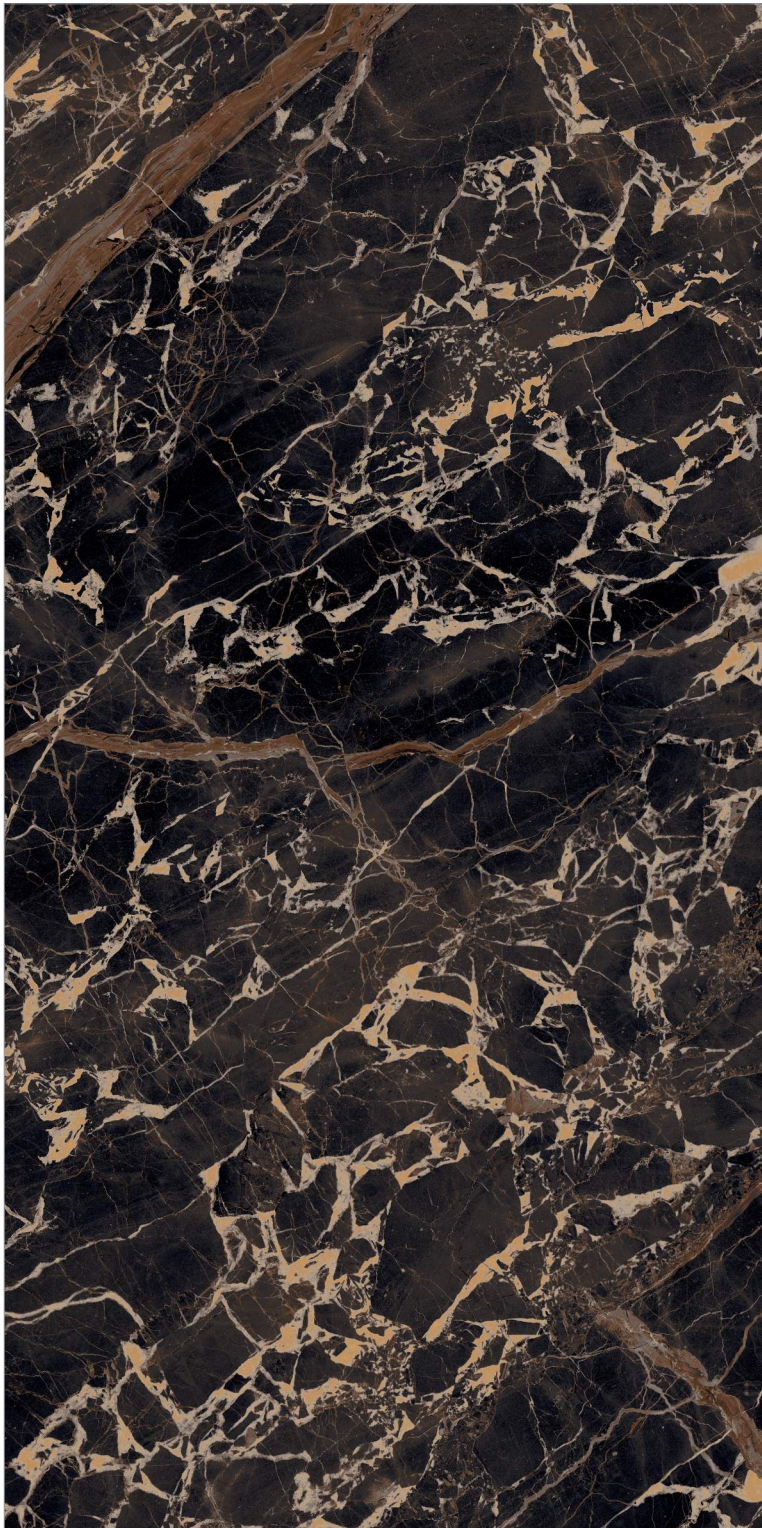

HIGH GLOSS

GLAZED PORCELAIN TILES

60x60 cm / 60x120 cm

 9 mm

Floor
Fuji Black 60X120cm High gloss

FUJI GOLD

HIGH GLOSS

GLAZED PORCELAIN TILES