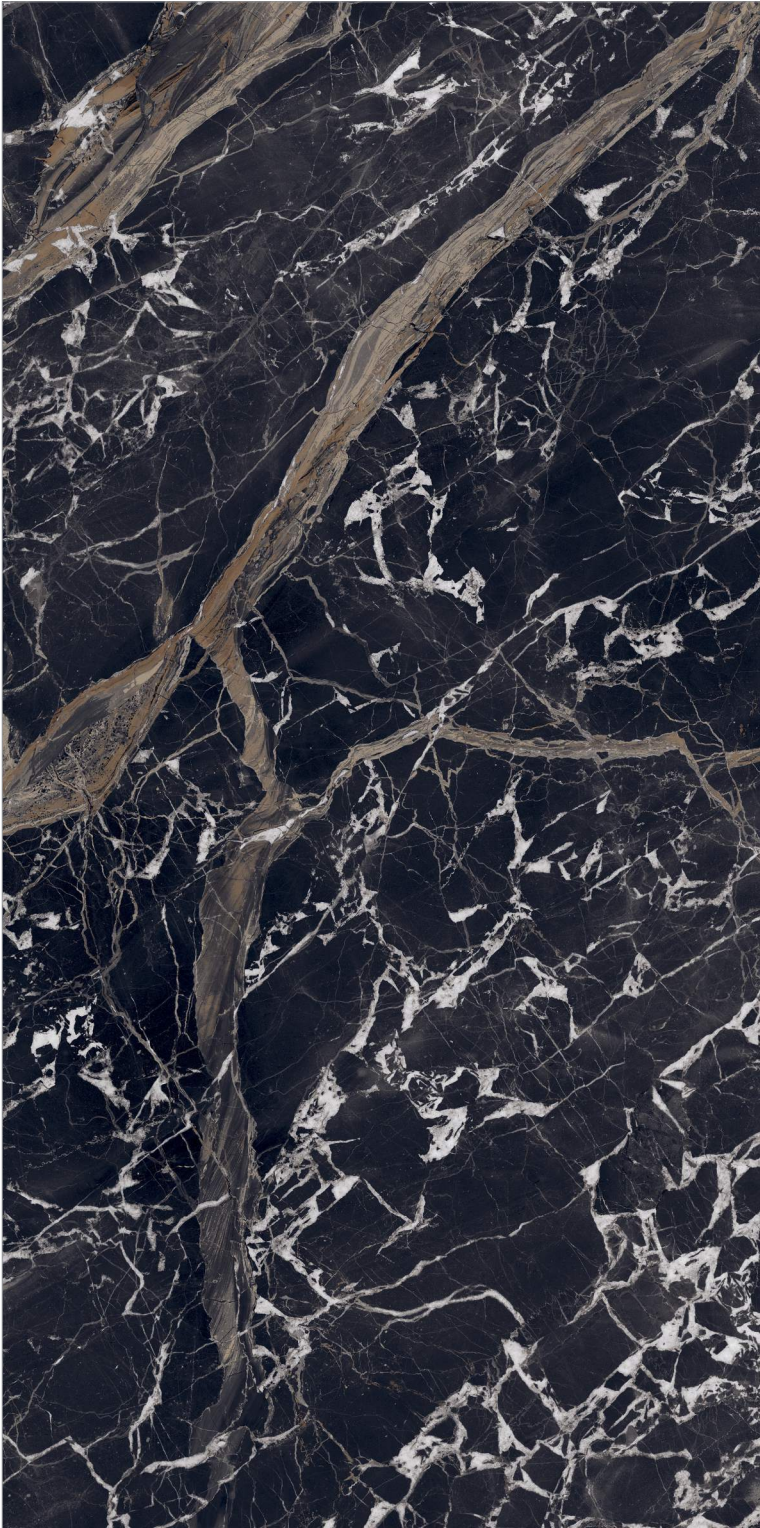

FUJI BLACK

HIGH GLOSS

GLAZED PORCELAIN TILES

60x60 cm / 60x120 cm

9 mm