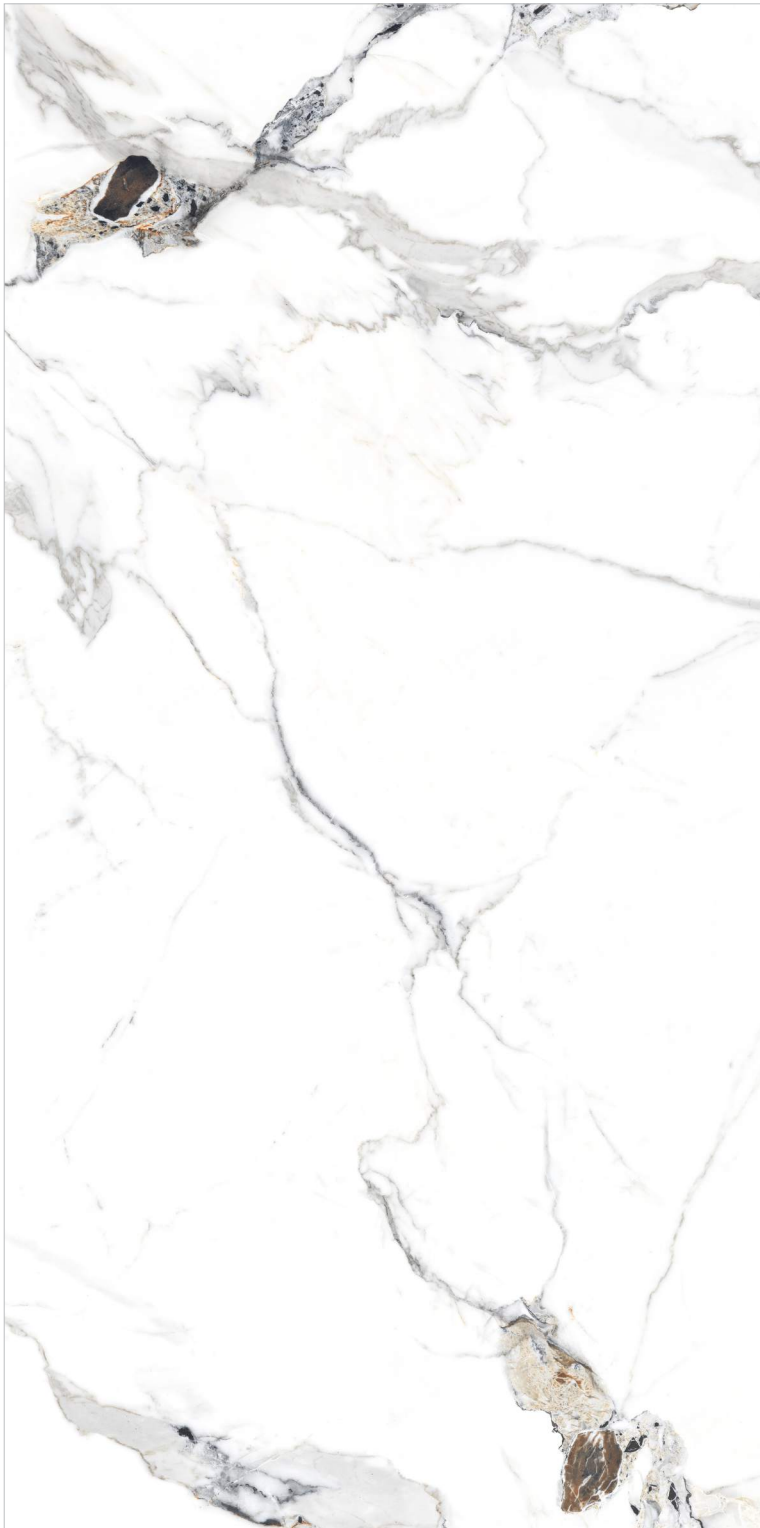

MISTRAL

POLISHED

GLAZED PORCELAIN TILES

60x60 cm / 60x120 cm

↓
↑ 9 mm