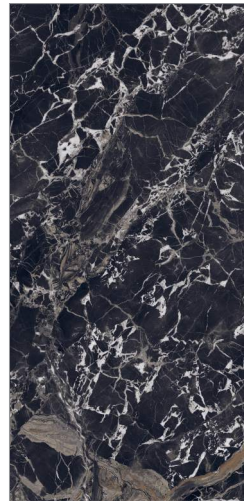

FUJI BLACK

HIGH GLOSS

GLAZED PORCELAIN TILES

60x60 cm / 60x120 cm

9 mm