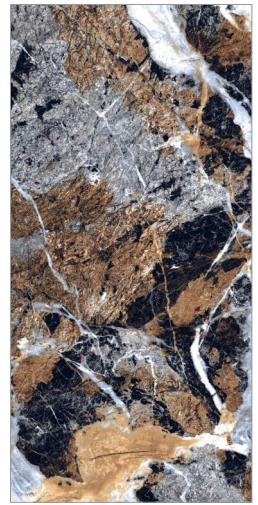

MORIS AZUL

HIGH GLOSS

GLAZED PORCELAIN TILES

60x60 cm / 60x120 cm

$\frac{\downarrow}{\uparrow}$ 9 mm

MORIS NATURAL

HIGH GLOSS

GLAZED PORCELAIN TILES