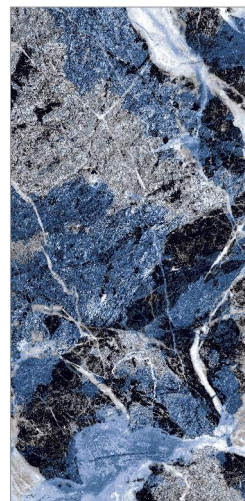

MORIS AZUL

HIGH GLOSS

GLAZED PORCELAIN TILES

60x60 cm / 60x120 cm

$\frac{\downarrow}{\uparrow}$ 9 mm