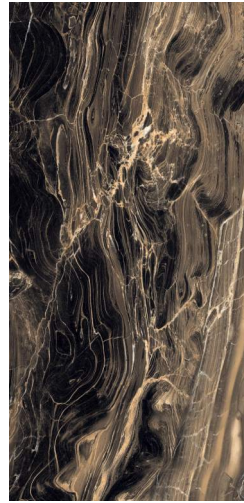

STARDUST WALNUT

POLISHED

GLAZED PORCELAIN TILES

60x60 cm / 60x120 cm

 9 mm

Floor&Wall
Stardust Walnut 60X120cm Polished

HIGH GLOSS

BALTIC BROWN

HIGH GLOSS

GLAZED PORCELAIN TILES

60x60 cm / 60x120 cm

↓
— 9 mm
↑

Floor&Wall
Baltic Brown 60X120cm High gloss

CALCATA EXTRA

HIGH GLOSS

GLAZED PORCELAIN TILES