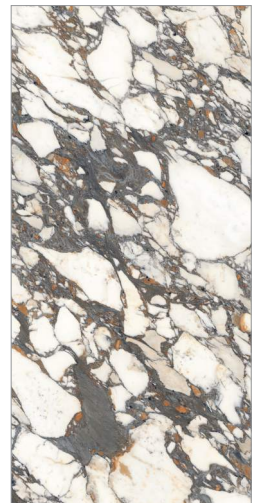

CAPRAIA

HIGH GLOSS

GLAZED PORCELAIN TILES

60x60 cm / 60x120 cm

↓
↑ 9 mm