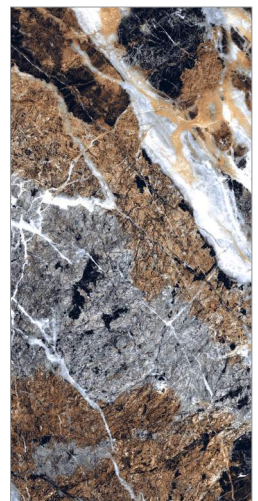

MORIS AZUL

HIGH GLOSS

GLAZED PORCELAIN TILES

60x60 cm / 60x120 cm

$\frac{\downarrow}{\uparrow}$ 9 mm

MORIS NATURAL

HIGH GLOSS

GLAZED PORCELAIN TILES