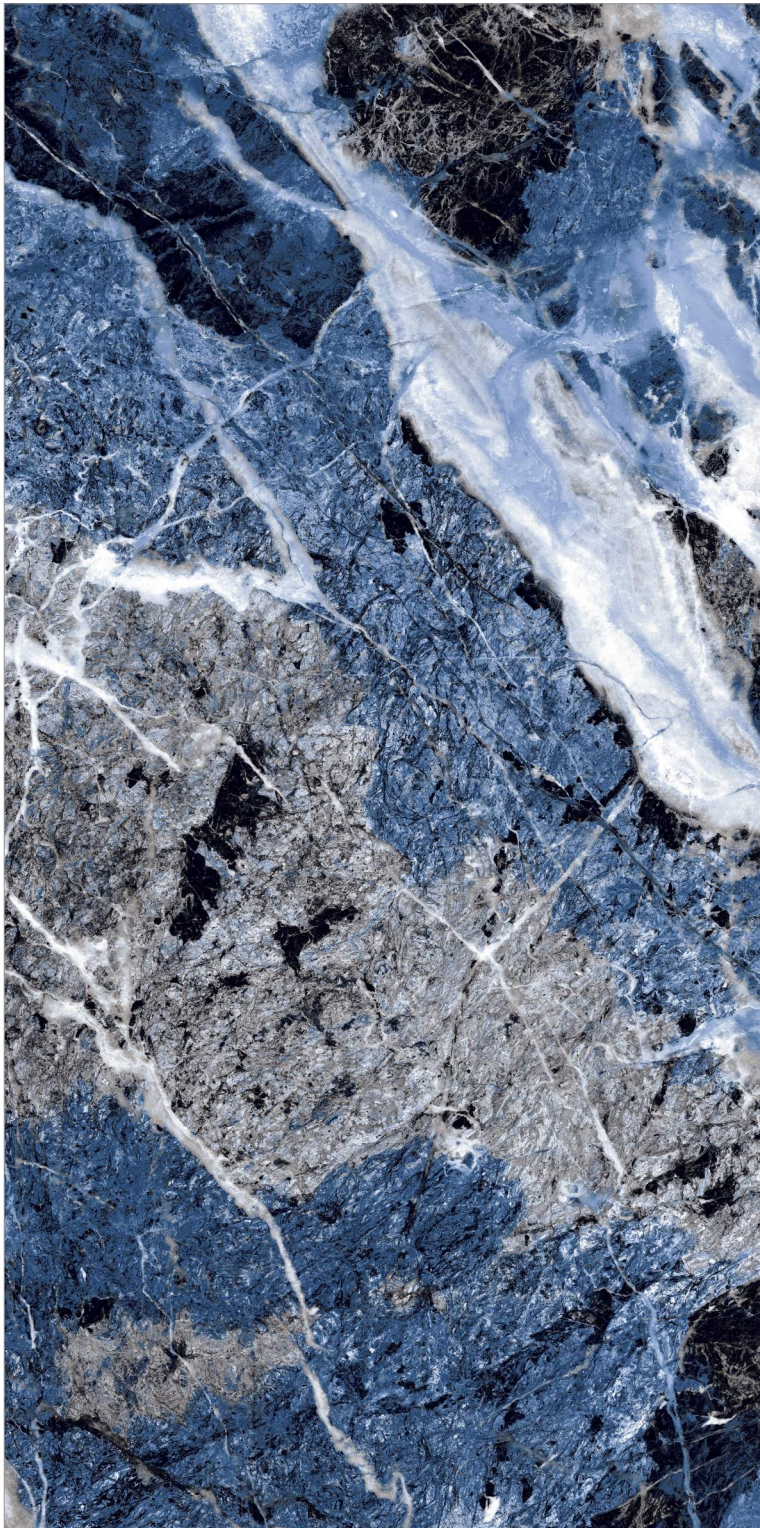

MORIS AZUL

HIGH GLOSS

GLAZED PORCELAIN TILES

60x60 cm / 60x120 cm

$\frac{\downarrow}{\uparrow}$ 9 mm