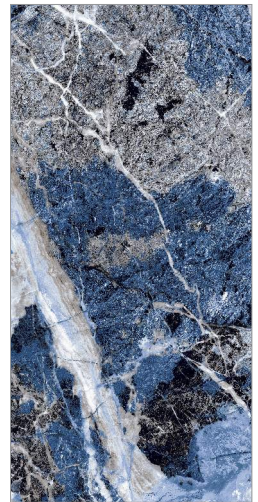

MORIS AZUL

HIGH GLOSS

GLAZED PORCELAIN TILES

60x60 cm / 60x120 cm

$\frac{\downarrow}{\uparrow}$ 9 mm