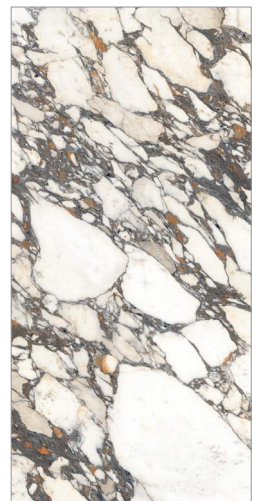

CAPRAIA

HIGH GLOSS

GLAZED PORCELAIN TILES

60x60 cm / 60x120 cm

↓
↑ 9 mm