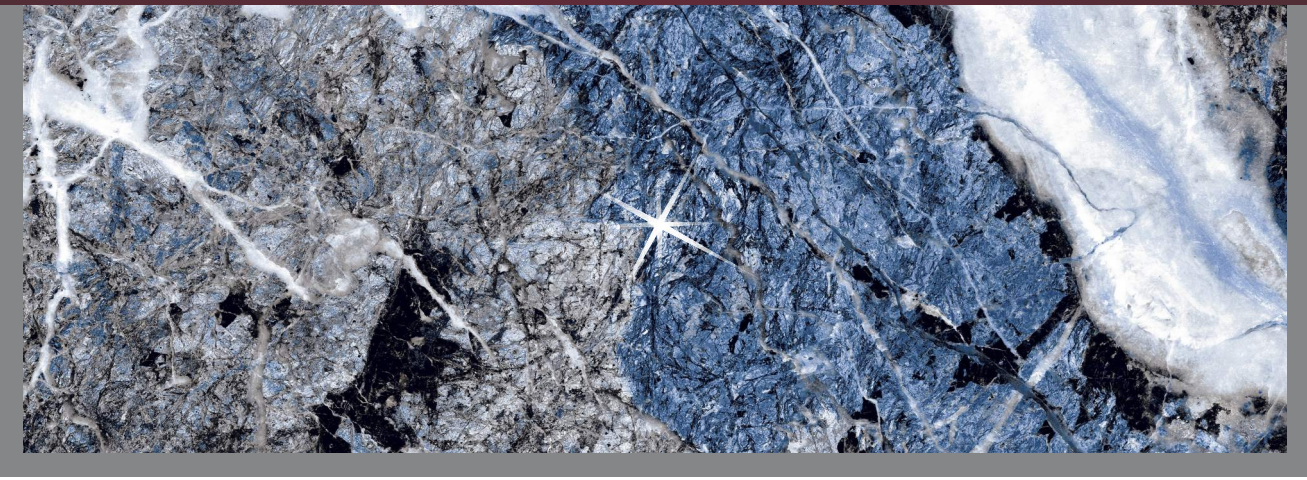

STARDUST WALNUT

POLISHED

GLAZED PORCELAIN TILES

60x60 cm / 60x120 cm

 9 mm

Floor&Wall
Stardust Walnut 60X120cm Polished

HIGH GLOSS

BALTIC BROWN