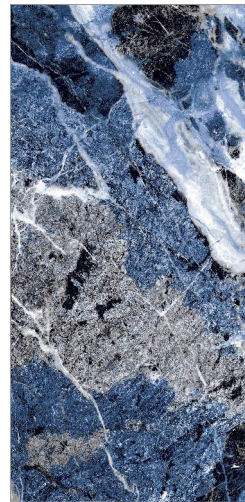

MORIS AZUL

HIGH GLOSS

GLAZED PORCELAIN TILES

60x60 cm / 60x120 cm

$\frac{\downarrow}{\uparrow}$ 9 mm