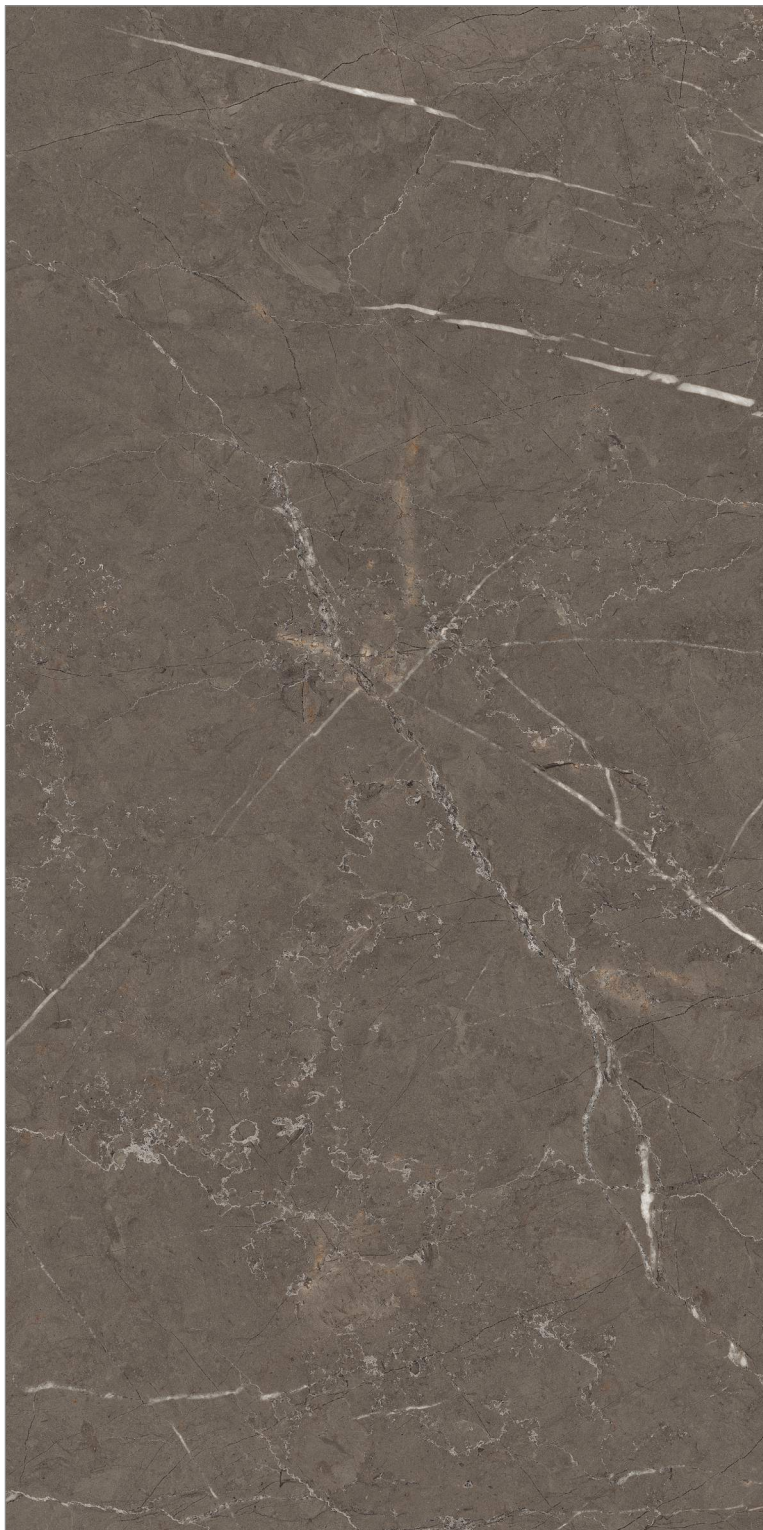

60x60 cm / 60x120 cm

 9 mm

IMPERIALE DARK

HIGH GLOSS

GLAZED PORCELAIN TILES

60x60 cm / 60x120 cm

↓
— 9 mm
↑

Wall & Floor
Imperiale Dark 60X120cm High gloss