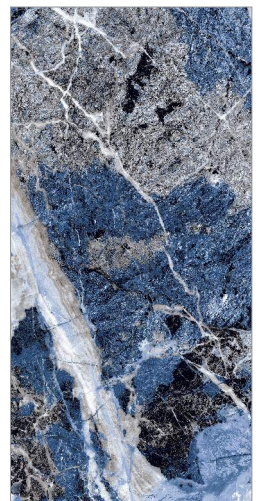

MORIS AZUL

HIGH GLOSS

GLAZED PORCELAIN TILES

60x60 cm / 60x120 cm

$\frac{\downarrow}{\uparrow}$ 9 mm