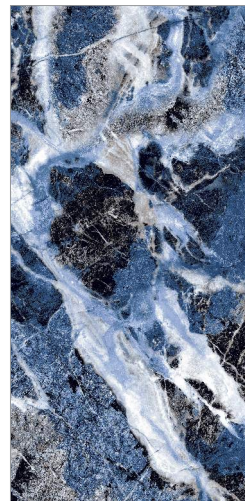

MORIS AZUL

HIGH GLOSS

GLAZED PORCELAIN TILES

60x60 cm / 60x120 cm

$\frac{\downarrow}{\uparrow}$ 9 mm