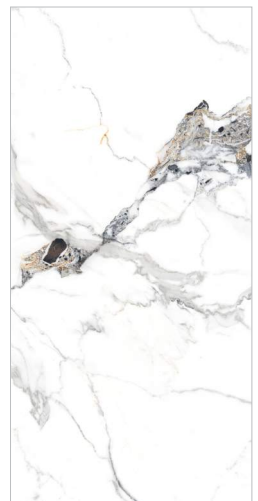

MARMO
ITALIAN TOUCH

600 X 1200 MM

STATUARIO QUANTUM

POLISHED

GLAZED PORCELAIN TILES

60x60 cm / 60x120 cm

↓
↑ 9 mm

MISTRAL

POLISHED

GLAZED PORCELAIN TILES

60x60 cm / 60x120 cm

↓
↑ 9 mm

RIYOLA GOLD

POLISHED

GLAZED PORCELAIN TILES

60x60 cm / 60x120 cm