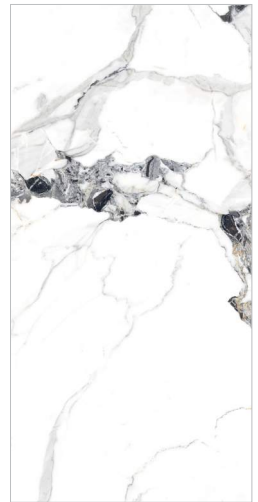

MISTRAL

POLISHED

GLAZED PORCELAIN TILES

60x60 cm / 60x120 cm

↓
↑ 9 mm