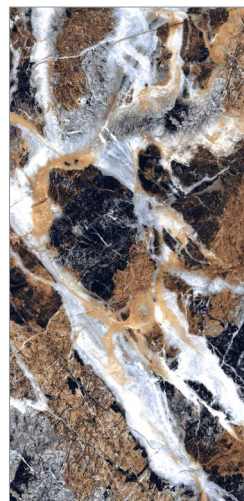

MORIS AZUL

HIGH GLOSS

GLAZED PORCELAIN TILES

60x60 cm / 60x120 cm

$\frac{\downarrow}{\uparrow}$ 9 mm

MORIS NATURAL

HIGH GLOSS

GLAZED PORCELAIN TILES