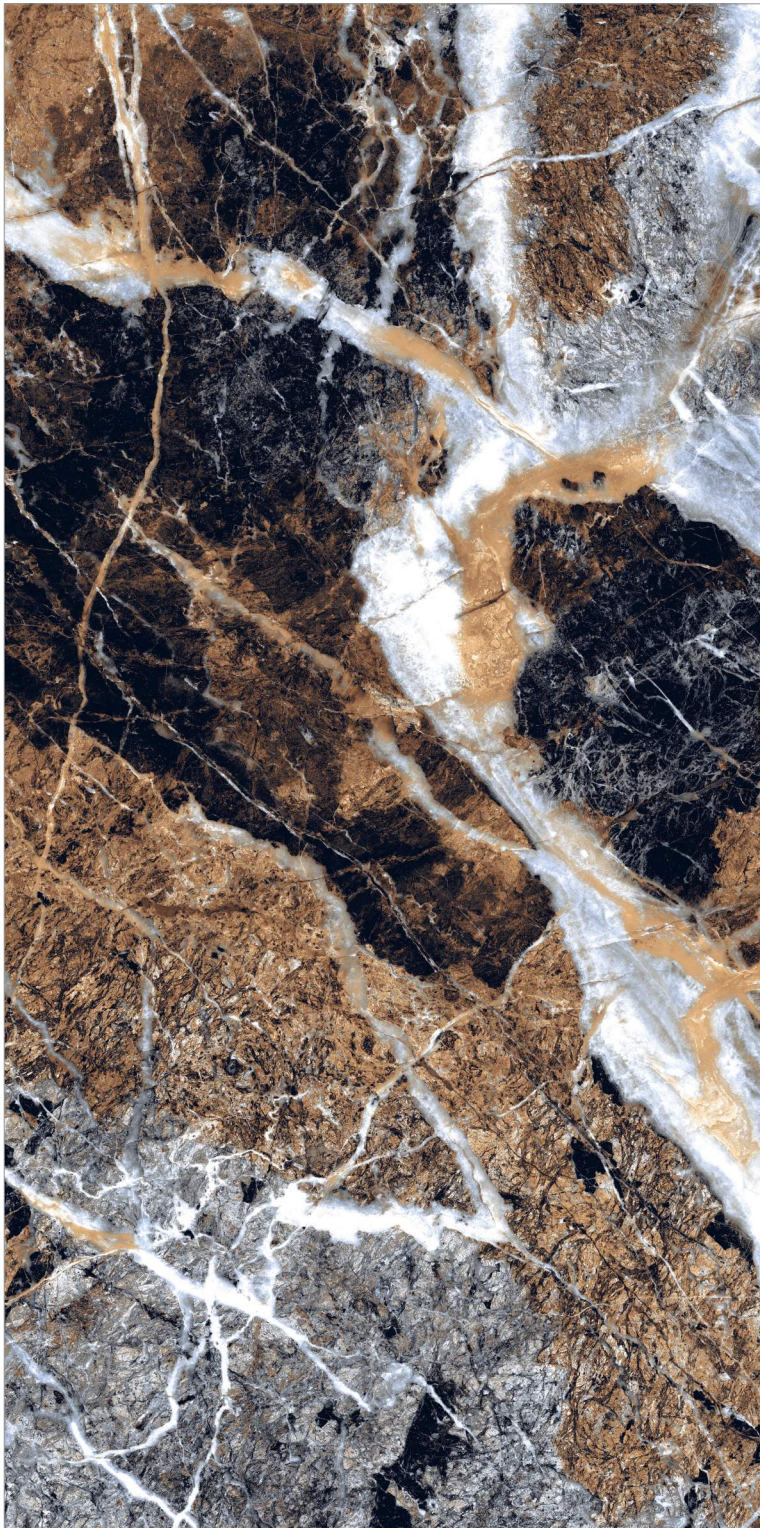

MORIS AZUL

HIGH GLOSS

GLAZED PORCELAIN TILES

60x60 cm / 60x120 cm

$\frac{\downarrow}{\uparrow}$ 9 mm

MORIS NATURAL

HIGH GLOSS

GLAZED PORCELAIN TILES