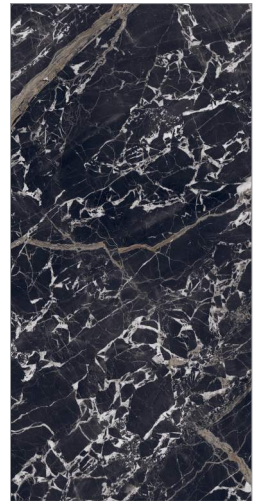

FUJI BLACK

HIGH GLOSS

GLAZED PORCELAIN TILES

60x60 cm / 60x120 cm

9 mm