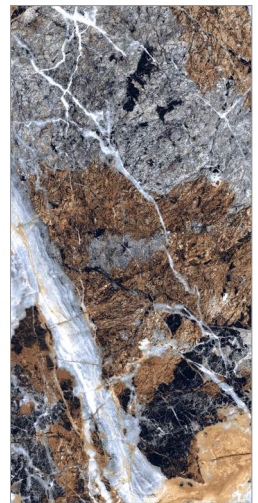

MORIS AZUL

HIGH GLOSS

GLAZED PORCELAIN TILES

60x60 cm / 60x120 cm

$\frac{\downarrow}{\uparrow}$ 9 mm

MORIS NATURAL

HIGH GLOSS

GLAZED PORCELAIN TILES