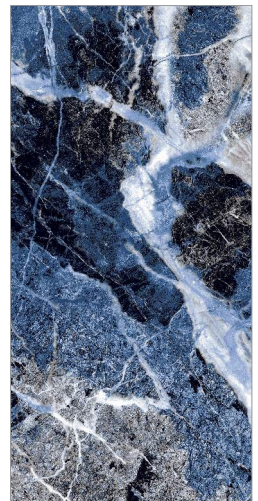

MORIS AZUL

HIGH GLOSS

GLAZED PORCELAIN TILES

60x60 cm / 60x120 cm

$\frac{\downarrow}{\uparrow}$ 9 mm